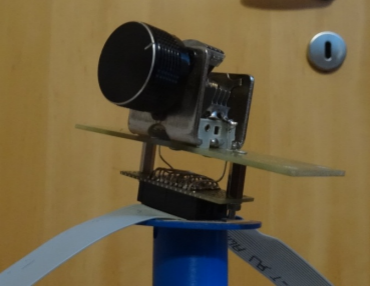

80 cm LED LCD TV [32]

<http://www.lg.com>

Life's Good

Technical specifications and safety information text.

FLACHBANDKABEL MAGNET-LOOP (RX) 472 kHz DEZUKL

0.01...000 MHz

SIN 400 ± 100 kHz

10
8
6
4
3
2
1.5
1