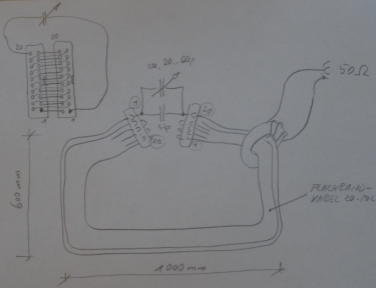

80 cm LED LCD TV [32]

<http://www.lg.com>

Life's Good

Technical specifications and safety information text.

FLACHBANDKABEL MAGNET-LOOP (RX) 472 kHz DEZUKL

0.01...000 MHz

SIN 400 ± 100 kHz

10
8
6
4
3
2
1.5
1